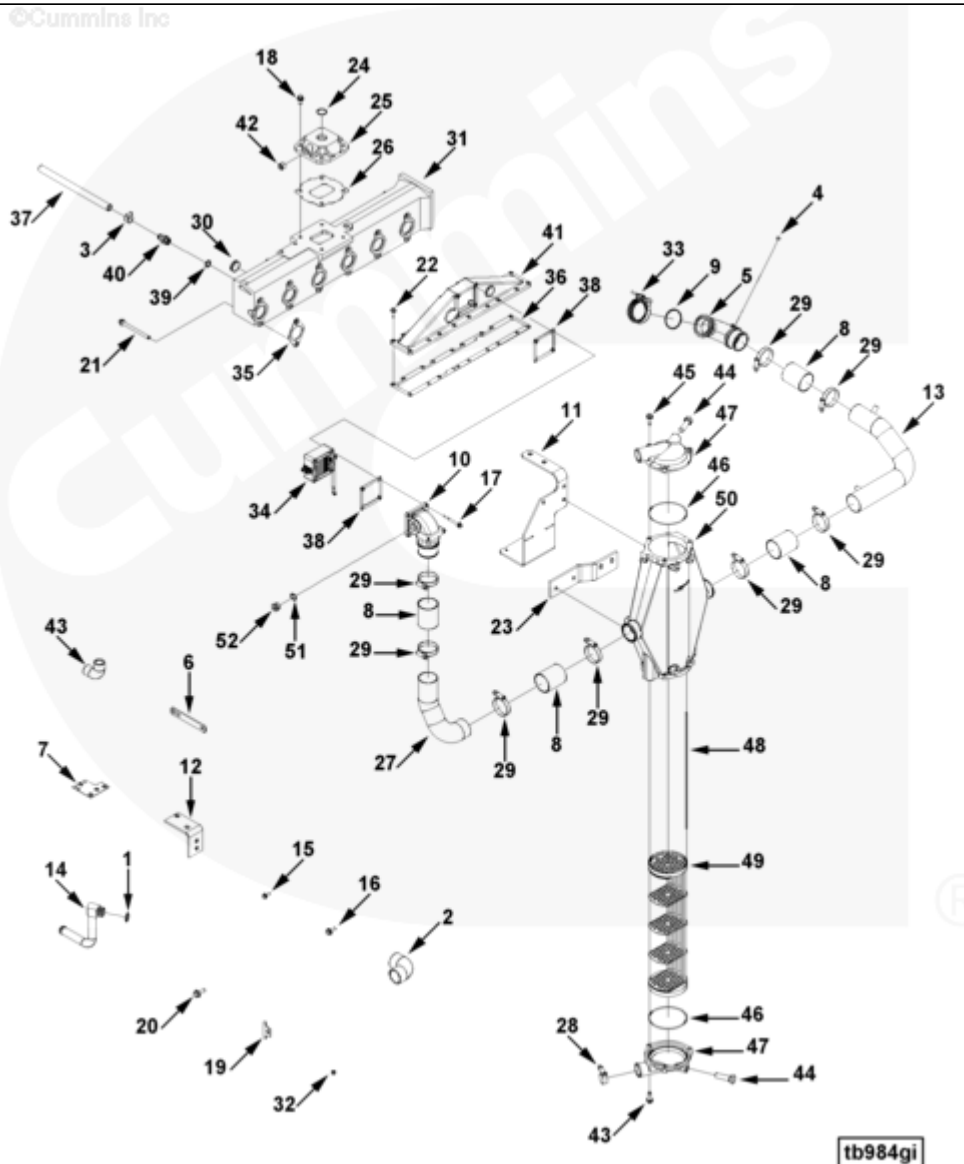

Parts Catalog - Option Detail

Electronic Parts Catalog - Option Detail				
Option	Group	Graphic	Film Card	Date
TB9468-06	10.06.1	tb984gi	Z	26-JAN-99
Engines	6C8.3, C GAS PLUS CM556, G8.3, G8.3 CM558, GTA8.3 CM558, ISC CM2150, ISC CM554, ISC CM850, ISC8.3 CM2250, ISC8.3 G CM2180 C101, ISL CM2150, ISL CM554, ISL CM850, ISL G CM2180, ISL8.9 CM2150 L110, ISL8.9 CM2880 L112, ISL9 CM2150 SN, ISL9 CM2250, ISL9 CM2350 L101, ISL9 CM2350 L111, ISLE4 CM850, L GAS PLUS CM556, L8.9, L8.9 L121, L8.9G CMOH2.0 L125B, L9 CM2350 L116B, L9 CM2350 L119B, L9 CM2350 L120C, L9 CM2350 L123B, L9.3 L105, L9.5 L117, L9N CM2380 L124B, QSC8.3 CM2250, QSC8.3 CM2880 C102, QSC8.3 CM554, QSC8.3 CM850(CM2850), QSL9 CM2250, QSL9 CM2250 L115, QSL9 CM2350 L102, QSL9 CM2350 L107, QSL9 CM2350 L118, QSL9 CM2350 L122, QSL9 CM554, QSL9 CM850(CM2850), QSL9 G CM558, QSL9 M CM2250 L106, QSL9.3 CM2880 L113			

Cart	Ref No	Part Number	Part Description	Required	Remarks
View My Cart					
		TB9468-06	Turbocharger Location		MR - LOCATION, TURBOCHARGER... (More)
					Engine Family: C Series
					Cylinders: 6
					Exhaust Outlet Location:
					RMSO
					Aspiration: Sea Water
					Aftercooled
					Crossover Routing: Low rear
					Oil Supply Routing: Inboard
					Exh. Manifold Type: Wet
					Intake Cover Provided: Yes
					Intake Connection OD (in):
					2.5
					Turbine Outlet Flange Type:
					4 Bolt
					Turbo Type: Non-Wastegate
					Structure Code: 02 EBM
					Requires Air Heater: Yes
					Compressor Outlet Flange
					Type: Half Marmon
					Base Turbo ID17: 3538623
					1 Inch Water Supply for Turbo
					Cooling
<input type="checkbox"/>	1	145530	O-Ring Seal	1	
<input type="checkbox"/>	2	176743	Elbow Hose	1	
<input type="checkbox"/>	3	210753	Hose Clamp	1	9/16 - 1 1/4 in.